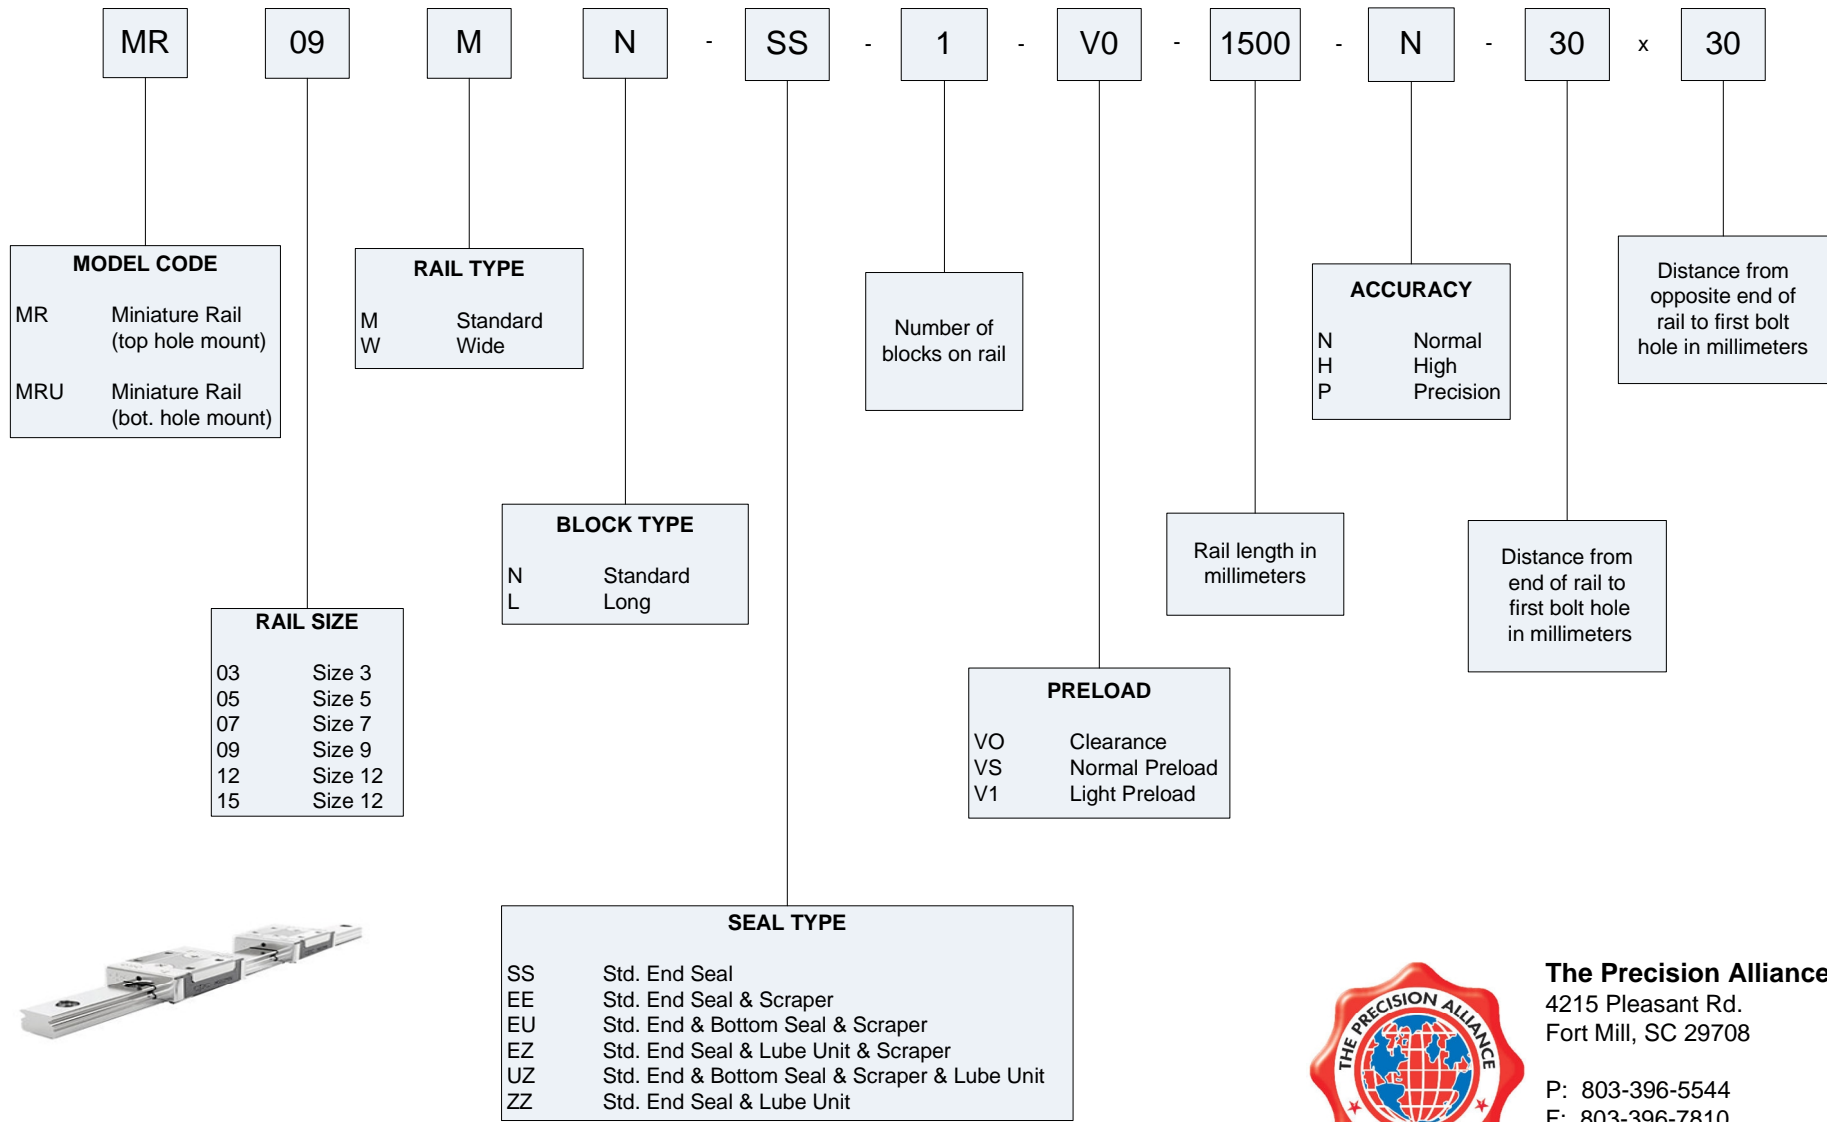

Miniature Linear Guides or Linear Rail Systems

Part Number Description --- MR, MRU Series --- Material: Stainless Steel

The Precision Alliance

4215 Pleasant Rd.
Fort Mill, SC 29708

P: 803-396-5544

F: 803-396-7810